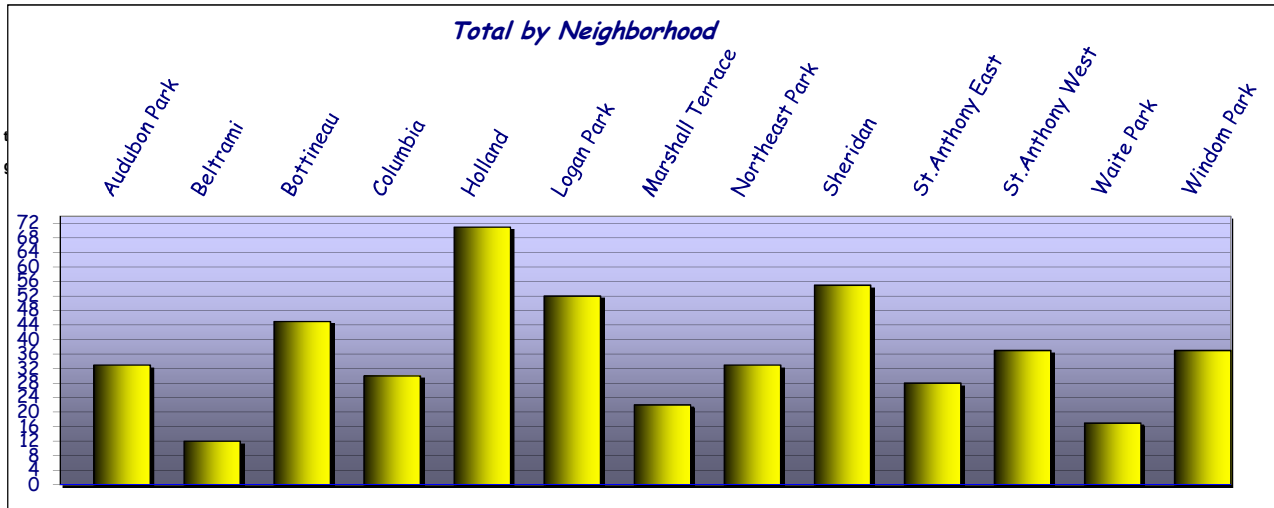

**Northeast
Neighborhoods
Crime Statistics**

Week of
Apr. 28 - May 4, 2009

| Category | Total | Audubon Park | Beltrami | Bottineau | Columbia | Holland | Logan Park | Marshall Terrace | Northeast Park | Sheridan | St. Anthony East | St. Anthony West | Waite Park | Windom Park | Location |
|----------------------|-------|--------------|----------|-----------|----------|---------|------------|------------------|----------------|----------|------------------|------------------|------------|-------------|---|
| Robbery Person | 1 | | | | | 1 | | | | | | | | | 19th Avenue & 4th Street |
| Rape | 1 | 1 | | | | | | | | | | | | | Lowry & Polk |
| Burglary Business | 1 | | | | | | 1 | | | | | | | | 31st Ave. & Grand |
| Burglary Residential | 4 | | | | | | | | | 1 | | 2 | 1 | | 31st Ave. & Johnson, 29th Ave. & Benjamin, 22nd Ave. & Polk, Summer & Quincy |
| Auto Theft | 1 | 1 | | | | | | | | | | | | | 28th Ave. & Central |
| Auto Recovery | 2 | | | 1 | | | 1 | | | | | | | | 18 1/2 Avenue & Jackson, 24th Ave. & 3rd Street |
| Theft from Vehicle | 4 | | | | | | 1 | | | | | 3 | | | 4th Ave. & 4th Street, 6th Ave. & University, 6th Ave. & Main St., 1400 block Jefferson |
| Larceny | 9 | | 1 | | | 1 | | | 1 | 3 | | 1 | 1 | 1 | 10th Ave. & Marshall, Cemetery & Polk, 1200 block 2nd St., 13th Ave. & 2nd St., 1400 block 6th St., New Brighton Blvd-Quarry, 22nd Ave. & Monroe, 24th Ave. & Taylor, 34XX Central |
| Loitering | 1 | | | 1 | | | | | | | | | | | 20XX University Avenue |
| Narcotics | 2 | | | | | | 2 | | | | | | | | 15th Ave. & Madison, 18th Ave. & Central |

| | | | | | | | | | | | | | | |
|----------------|----|----|----|----|----|-----|----|----|----|----|----|----|----|----|
| Total for week | 26 | 2 | 1 | 2 | 0 | 2 | 4 | 1 | 1 | 3 | 1 | 4 | 3 | 2 |
| % Violent | 8% | 0% | 0% | 0% | 0% | 50% | 0% | 0% | 0% | 0% | 0% | 0% | 0% | 0% |