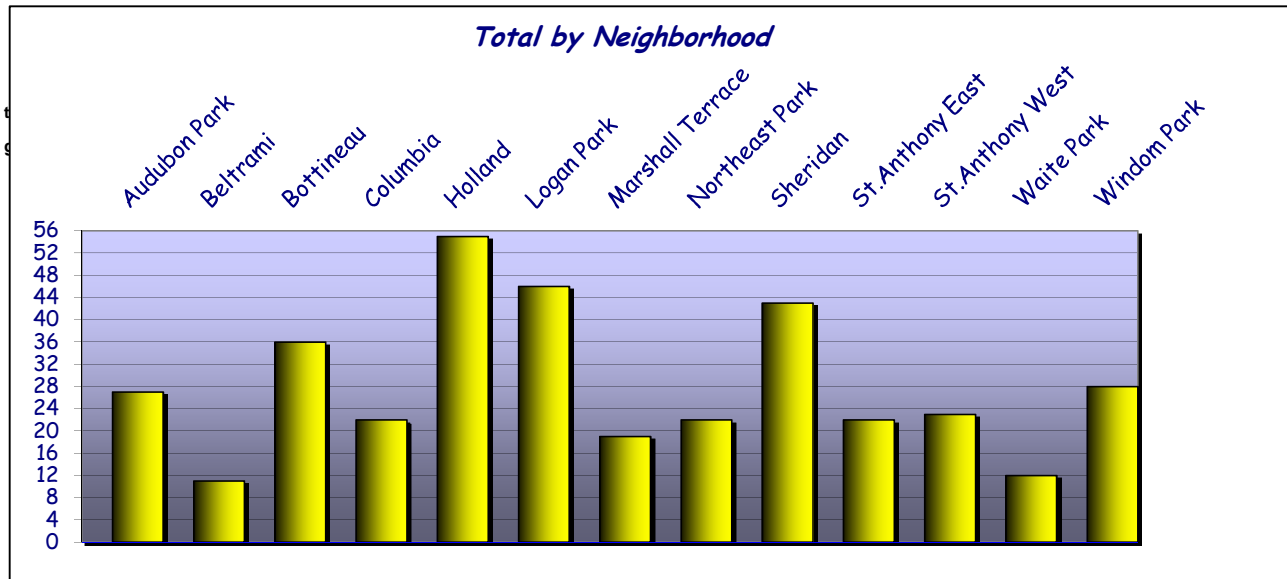

**Northeast
Neighborhoods
Crime Statistics**

Week of
Mar. 31 -Apr,6 2009

Category	Total	Audubon Park	Beltrami	Bottineau	Columbia	Holland	Logan Park	Marshall Terrace	Northeast Park	Sheridan	St. Anthony East	St. Anthony West	Waite Park	Windom Park	Location
Robbery Person	3						1				2				Spring & Monroe, Broadway & Adams, 13XX Jefferson St.
Domestic Agg. Assault	1												1		Lowry Avenue & Buchanan Street
Burglary Business	0														
Burglary Residential	3	1				1						1			4th Ave. & University, 23rd Ave. & Howard, 26XX Buchanan
Auto Theft	2						2								13th Ave. & Madison St., 15th Ave. & Monroe St.
Arson	1								1						16th Avenue & 5th Street
Theft from Vehicle	8	2		1	1				1	1				2	800 block Madison, 16XX Grand St., 18XX Marshall, 22nd Ave. & McKinley, 23XX Roosevelt, 26th Ave. & Pierce, 27th Ave. & Central, 36XX 2 1/2 Street
Larceny	7			1		2			3			1			Broadway & University, 17th Ave. & University, New Brighton Blvd-Quarry, 17th Ave. & Fillmore, 16th Ave. & Fillmore, 22nd Ave. & Monroe St., Lowry Ave. & Howard St.
Narcotics	9	1		2	1	2		1		2					14th Ave. & Grand St., 17th Ave. & Washington, 22nd Ave. & University, 24th Ave. & California, Lowry Ave. & Monroe St., Lowry Ave. & Central, 26th Ave. & Central, 27th Ave. & University, 36th Ave. & 5th Street

Total for week	34	4	0	4	2	5	3	1	3	4	3	2	0	3
% Violent	12%	0%	0%	0%	0%	0%	33%	0%	0%	0%	0%	0%	0%	33%

Beginning data compilation = Dec.31st , 2008
 Crime Tracking Spreadsheet, Property of & Copyright 2009 Northeast Citizen Patrol (NECP)
<http://www.EastsideDefender.com>