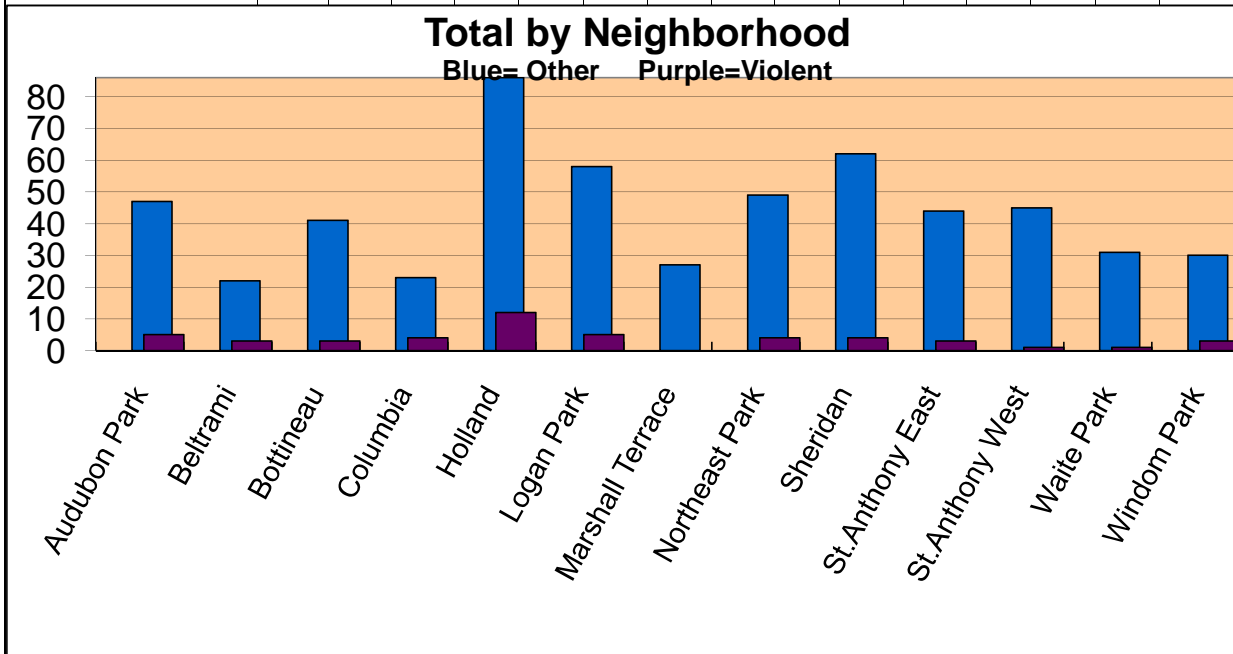

Northeast Neighborhoods Crime Statistics	Total	Audubon Park	Beltrami	Bottineau	Columbia	Holland	Logan Park	Marshall Terrace	Northeast Park	Sheridan	St. Anthony East	St. Anthony West	Waite Park	Windom Park	Location
		Week of													
		Aug 5 - Aug 11, 2008													
Category															
Robbery Person	2		1			1									Spring & Pierce, Lowry & Monroe
Robbery Business	0														
Aggravated Assault	2	1								1					2800 block Polk St., 1300 block University Ave.
Domestic Agg. Assault	1								1						1700 block Polk St
Homicide	0														
Rape	1										1				Broadway & Jefferson
Burglary Business	0														
Burglary Residential	8		1	1		3				3					Spring & Polk, 1400 block 3rd St., 1500 block 1st St., 1600 block University, 1700 block 3rd St., 20th & 5th St., 2500 block Central, 2600 block Washington
Auto Theft	2									1		1			3rd Ave. & University, 1300 block Washington
Recovered Vehicle	6					1	3		1			1			1900 block Washington, 8th Ave & 2nd St., Broadway & Monroe, Broadway & Quincy, 1200 block Central, 1300 block Tyler
Theft from Vehicle	6				1	1		1				1	2		3500 block University, 3300 block Central, 2900 block Benjamin, 30XX California, 2400 block Monroe, 8th Ave. & Sibley
Larceny	3					1	2								1700 block Madison, 18 1/2 & Quincy, 2200 block Central
Arson	1						1								1500 block Jefferson St.
Weapons Arrest	0														
Narcotics	3	1								1				1	2800 block Polk St., 2200 block Tyler, 1300 block University
Total for week	35	2	2	1	1	7	6	1	2	6	1	3	2	1	
% Violent	17%	50%	0%	0%	0%	14%	0%	0%	50%	0%	100%	0%	0%	0%	

www.EastsideDefender.com

Data reflects May 1st to current

Crime Tracking Spreadsheet, Copyright 2008 Northeast Citizen Patrol (NECP)